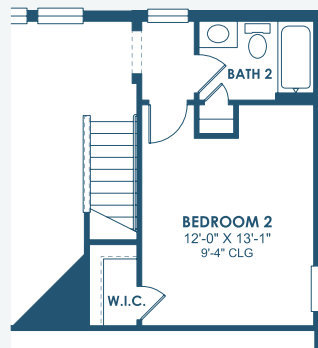

Virginia Park

Inspiration Series

3,547 Sq.Ft. | 5-6 Bedrooms
4 Baths | 3-Car Garage

Mediterranean B | FMD1

European A | EUC3

Tuscan A | TUS5

Tuscan B | TUS2

Virginia Park

Inspiration Series

3,547 Sq.Ft. | 5-6 Bedrooms
4 Baths | 3-Car Garage

MAIN FLOOR

OPT. BEDROOM 6

SECOND FLOOR

OPT. DEN

**OPT. ANGLED WALL
W/ EXP. CLOSET**

OPT. ANGLED WALL

OPT. M. BATH