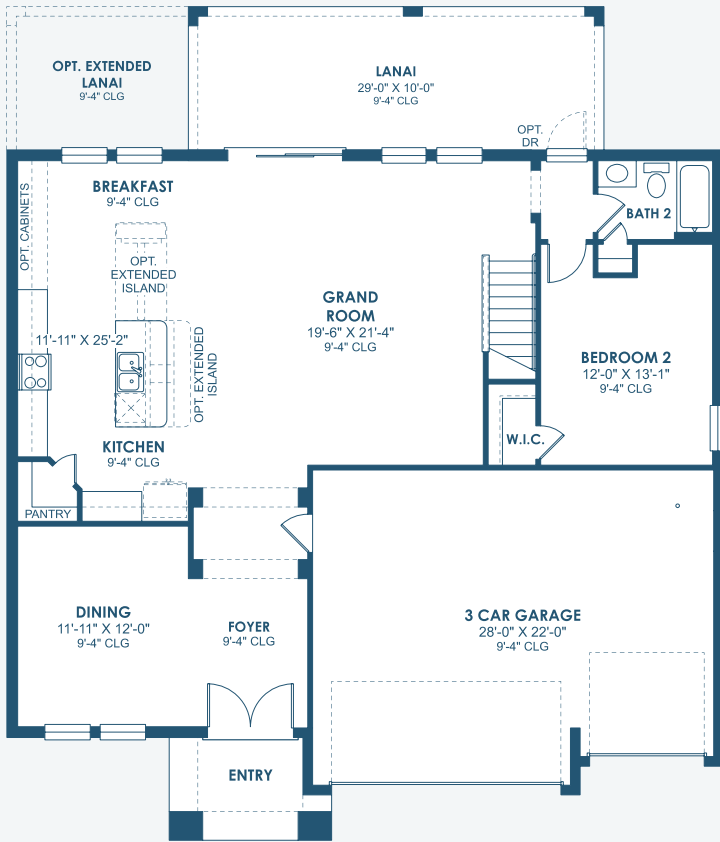

# Virginia Park

Inspiration Series

3,547 Sq.Ft. | 5-6 Bedrooms  
4 Baths | 3-Car Garage

Mediterranean B | FMD1

European A | EUC3

Tuscan A | TUS5

Tuscan B | TUS2

## Inspiration Series

3,547 Sq.Ft. | 5-6 Bedrooms  
4 Baths | 3-Car Garage

**MAIN FLOOR**

**OPT. BEDROOM 6**

**SECOND FLOOR**

**OPT. DEN**

**OPT. ANGLED WALL W/ EXP. CLOSET**

**OPT. ANGLED WALL**