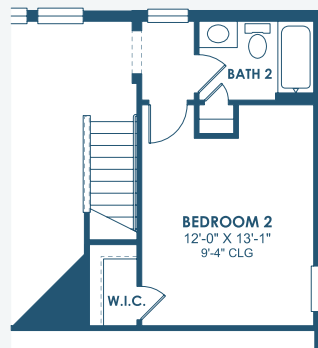

# Virginia Park

Inspiration Series

3,547 Sq.Ft. | 5-6 Bedrooms  
4 Baths | 3-Car Garage

Mediterranean B | FMD1

European A | EUC3

Tuscan A | TUS5

Tuscan B | TUS2

## Inspiration Series

3,547 Sq.Ft. | 5-6 Bedrooms  
4 Baths | 3-Car Garage

**MAIN FLOOR**

**OPT. BEDROOM 6**

**SECOND FLOOR**

**OPT. DEN**

**OPT. ANGLED WALL W/ EXP. CLOSET**

**OPT. ANGLED WALL**