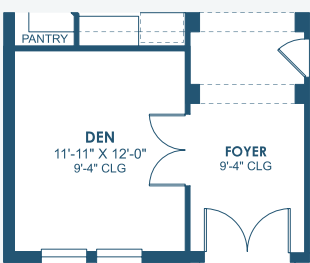

# Virginia Park

Inspiration Series

3,547 Sq.Ft. | 5-6 Bedrooms  
4 Baths | 3-Car Garage

Mediterranean B | FMD1

European A | EUC3

Tuscan A | TUS5

Tuscan B | TUS2

## Inspiration Series

3,547 Sq.Ft. | 5-6 Bedrooms  
4 Baths | 3-Car Garage

**MAIN FLOOR**

**OPT. BEDROOM 6**

**SECOND FLOOR**

**OPT. DEN**

**OPT. ANGLED WALL W/ EXP. CLOSET**

**OPT. ANGLED WALL**