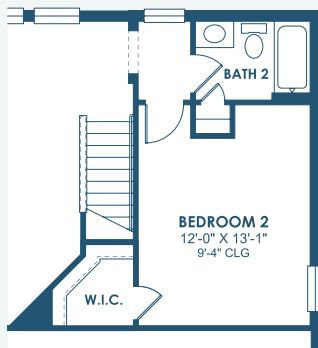

# Virginia Park

Inspiration Series

3,547 Sq.Ft. | 5-6 Bedrooms  
4 Baths | 3-Car Garage

Mediterranean B | FMD1

European A | EUC3

Tuscan A | TUS5

Tuscan B | TUS2

## Inspiration Series

3,547 Sq.Ft. | 5-6 Bedrooms  
4 Baths | 3-Car Garage

**MAIN FLOOR**

**OPT. BEDROOM 6**

**SECOND FLOOR**

**OPT. DEN**

**OPT. ANGLED WALL W/ EXP. CLOSET**

**OPT. ANGLED WALL**