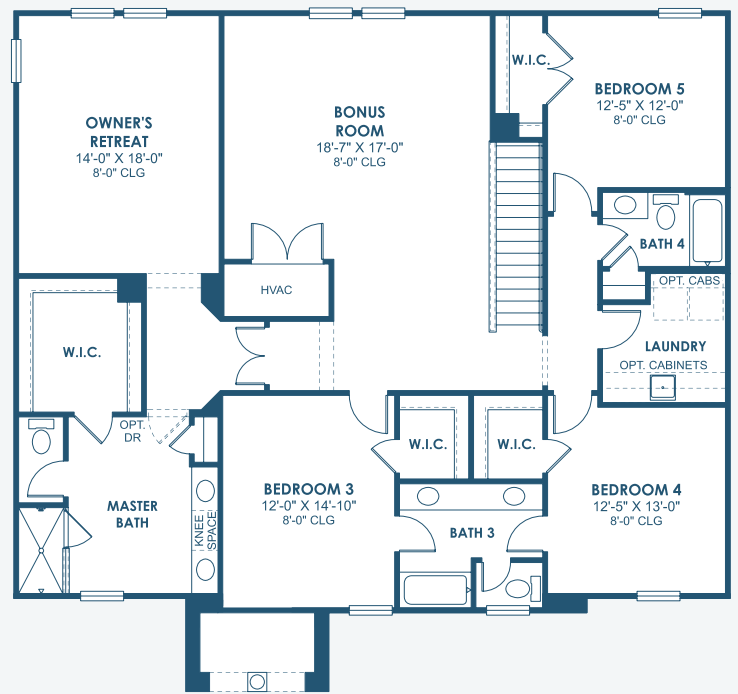

# Virginia Park

Inspiration Series

3,547 Sq.Ft. | 5-6 Bedrooms  
4 Baths | 3-Car Garage

Mediterranean B | FMD1

European A | EUC3

Tuscan A | TUS5

Tuscan B | TUS2

## Inspiration Series

3,547 Sq.Ft. | 5-6 Bedrooms  
4 Baths | 3-Car Garage

**MAIN FLOOR**

**OPT. BEDROOM 6**

**SECOND FLOOR**

**OPT. DEN**

**OPT. ANGLED WALL W/ EXP. CLOSET**

**OPT. ANGLED WALL**

**OPT. M. BATH**