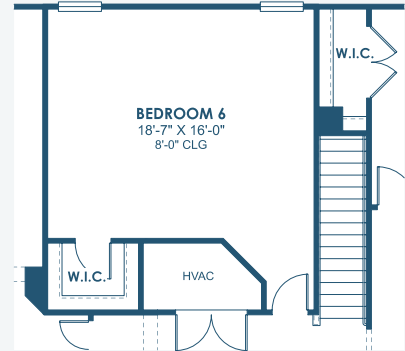

# Virginia Park

Inspiration Series

3,547 Sq.Ft. | 5-6 Bedrooms  
4 Baths | 3-Car Garage

Mediterranean B | FMD1

European A | EUC3

Tuscan A | TUS5

Tuscan B | TUS2

## Inspiration Series

3,547 Sq.Ft. | 5-6 Bedrooms  
4 Baths | 3-Car Garage

**MAIN FLOOR**

**OPT. BEDROOM 6**

**SECOND FLOOR**

**OPT. DEN**

**OPT. ANGLED WALL W/ EXP. CLOSET**

**OPT. ANGLED WALL**