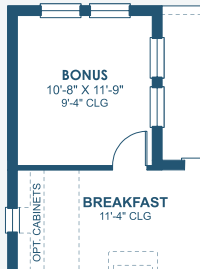

# Bayshore II

Inspiration Series

3,163-3,342 Sq.Ft. | 4-6 Bedrooms  
4-5 Baths | 3-Car Garage

Mediterranean B | FMD3

European B | EUC1

Tuscan A | TUS3

## Inspiration Series

3,163-3,342 Sq.Ft. | 4-6 Bedrooms  
4-5 Baths | 3-Car Garage

OPT. MASTER BATH

OPT. POOL BATH

OPT. TRAY CEILING AT GRAND ROOM

OPT. SUNROOM

MAIN FLOOR

SECOND FLOOR

OPT. DEN 2

OPT. BONUS ROOM

OPT. DEN

OPT. DINING ROOM

OPT. EXTENDED LAUNDRY