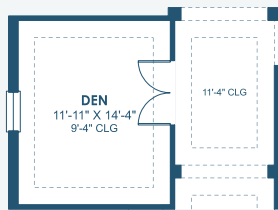

Bayshore II

Inspiration Series

3,163-3,342 Sq.Ft. | 4-6 Bedrooms
4-5 Baths | 3-Car Garage

OPT. DEN