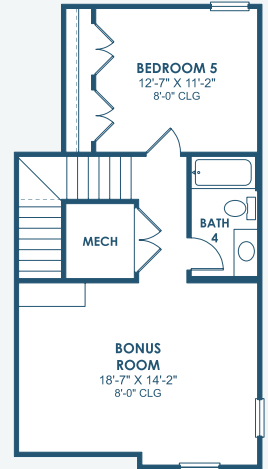

# Bayshore II

Inspiration Series

3,163-3,342 Sq.Ft. | 4-6 Bedrooms  
4-5 Baths | 3-Car Garage

Mediterranean B | FMD3

European B | EUC1

Tuscan A | TUS3

## Inspiration Series

3,163-3,342 Sq.Ft. | 4-6 Bedrooms  
4-5 Baths | 3-Car Garage

OPT. MASTER BATH

OPT. POOL BATH

OPT. TRAY CEILING AT GRAND ROOM

OPT. SUNROOM

MAIN FLOOR

SECOND FLOOR

OPT. DEN 2

OPT. BONUS ROOM

OPT. DEN

OPT. DINING ROOM

OPT. EXTENDED LAUNDRY