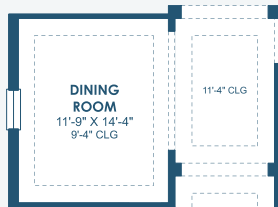

OPT. DINING ROOM