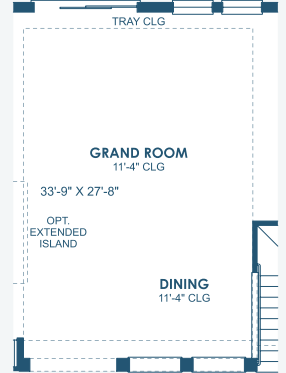

# Bayshore II

Inspiration Series

3,163-3,342 Sq.Ft. | 4-6 Bedrooms  
4-5 Baths | 3-Car Garage

Mediterranean B | FMD3

European B | EUC1

Tuscan A | TUS3

## Inspiration Series

3,163-3,342 Sq.Ft. | 4-6 Bedrooms  
4-5 Baths | 3-Car Garage

OPT. MASTER BATH

OPT. POOL BATH

OPT. TRAY CEILING AT GRAND ROOM

OPT. SUNROOM

MAIN FLOOR

SECOND FLOOR