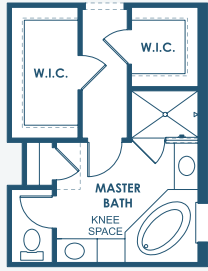

# Bayshore II

Inspiration Series

3,163-3,342 Sq.Ft. | 4-6 Bedrooms  
4-5 Baths | 3-Car Garage

Mediterranean B | FMD3

European B | EUC1

Tuscan A | TUS3

## Inspiration Series

3,163-3,342 Sq.Ft. | 4-6 Bedrooms  
4-5 Baths | 3-Car Garage

OPT. MASTER BATH

OPT. POOL BATH

OPT. TRAY CEILING AT GRAND ROOM

OPT. SUNROOM

MAIN FLOOR

SECOND FLOOR