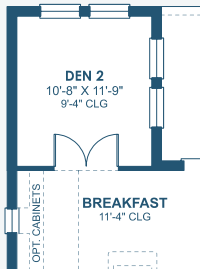

## Inspiration Series

3,163-3,342 Sq.Ft. | 4-6 Bedrooms  
4-5 Baths | 3-Car Garage

OPT. MASTER BATH

OPT. POOL BATH

OPT. TRAY CEILING AT GRAND ROOM

OPT. SUNROOM

MAIN FLOOR

SECOND FLOOR