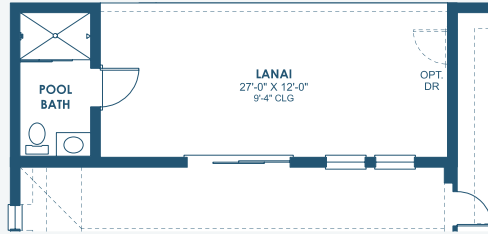

# Bayshore II

Inspiration Series

3,163-3,342 Sq.Ft. | 4-6 Bedrooms  
4-5 Baths | 3-Car Garage

Mediterranean B | FMD3

European B | EUC1

Tuscan A | TUS3

## Inspiration Series

3,163-3,342 Sq.Ft. | 4-6 Bedrooms  
4-5 Baths | 3-Car Garage

OPT. MASTER BATH

OPT. POOL BATH

OPT. TRAY CEILING AT GRAND ROOM

OPT. SUNROOM

MAIN FLOOR

SECOND FLOOR