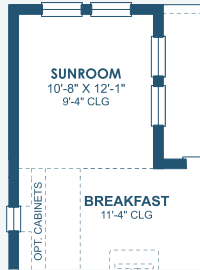

## Inspiration Series

3,163-3,342 Sq.Ft. | 4-6 Bedrooms  
4-5 Baths | 3-Car Garage

OPT. MASTER BATH

OPT. POOL BATH

OPT. TRAY CEILING AT GRAND ROOM

OPT. SUNROOM

MAIN FLOOR

SECOND FLOOR