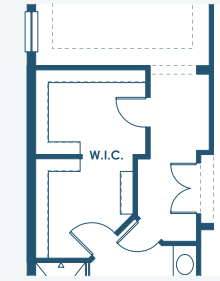

Key Largo I

Artisan Series

2,839-3,179 Sq.Ft. | 3-4 Bedrooms
3 Baths | 3-Car Garage

OPT. OWNER'S W.I.C.