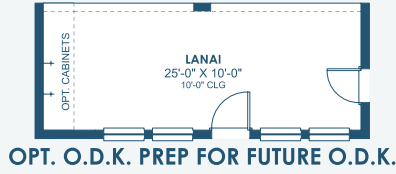

## Artisan Series

2,839-3,179 Sq.Ft. | 3-4 Bedrooms  
3 Baths | 3-Car Garage

OPT. OWNER'S W.I.C.

OPT. ZEN RELAXATION MASTER BATHROOM

OPT. DEN

OPT. DEN 2

OPT. O.D.K. PREP FOR FUTURE O.D.K.

MAIN FLOOR