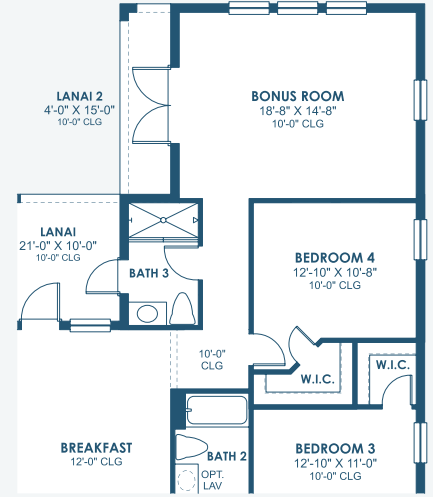

# Key Largo I

Artisan Series

2,839-3,179 Sq.Ft. | 3-4 Bedrooms  
3 Baths | 3-Car Garage

Mediterranean C | FMD4

Mediterranean E | FMD5

Craftsman B | CRT1

European A | EUC3

Tuscan A | TUS3

# Key Largo I

## Artisan Series

2,839-3,179 Sq.Ft. | 3-4 Bedrooms  
3 Baths | 3-Car Garage

OPT. OWNER'S W.I.C.

OPT. ZEN RELAXATION MASTER BATHROOM

OPT. DEN

OPT. DEN 2

OPT. O.D.K. PREP FOR FUTURE O.D.K.

MAIN FLOOR

OPT. BONUS ROOM

OPT. BEDROOM 2 SUITE