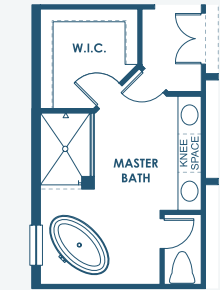

# Key Largo I

Artisan Series

2,839-3,179 Sq.Ft. | 3-4 Bedrooms  
3 Baths | 3-Car Garage

Mediterranean C | FMD4

Mediterranean E | FMD5

Craftsman B | CRT1

European A | EUC3

Tuscan A | TUS3

# Key Largo I

## Artisan Series

2,839-3,179 Sq.Ft. | 3-4 Bedrooms  
3 Baths | 3-Car Garage

OPT. OWNER'S W.I.C.

OPT. ZEN RELAXATION MASTER BATHROOM

OPT. DEN

OPT. DEN 2

OPT. O.D.K. PREP FOR FUTURE O.D.K.

MAIN FLOOR