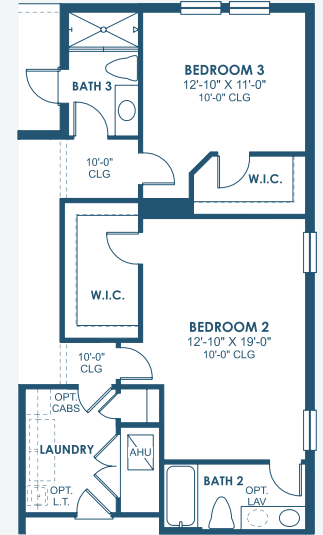

# Key Largo I

Artisan Series

2,839-3,179 Sq.Ft. | 3-4 Bedrooms  
3 Baths | 3-Car Garage

Mediterranean C | FMD4

Mediterranean E | FMD5

Craftsman B | CRT1

European A | EUC3

Tuscan A | TUS3

# Key Largo I

## Artisan Series

2,839-3,179 Sq.Ft. | 3-4 Bedrooms  
3 Baths | 3-Car Garage

OPT. OWNER'S W.I.C.

OPT. ZEN RELAXATION MASTER BATHROOM

OPT. DEN

OPT. DEN 2

OPT. O.D.K. PREP FOR FUTURE O.D.K.

MAIN FLOOR

OPT. BONUS ROOM

OPT. BEDROOM 2 SUITE