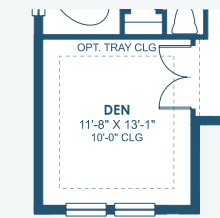

## Artisan Series

2,839-3,179 Sq.Ft. | 3-4 Bedrooms  
3 Baths | 3-Car Garage

OPT. OWNER'S W.I.C.

OPT. ZEN RELAXATION MASTER BATHROOM

OPT. DEN

OPT. DEN 2

OPT. O.D.K. PREP FOR FUTURE O.D.K.

MAIN FLOOR