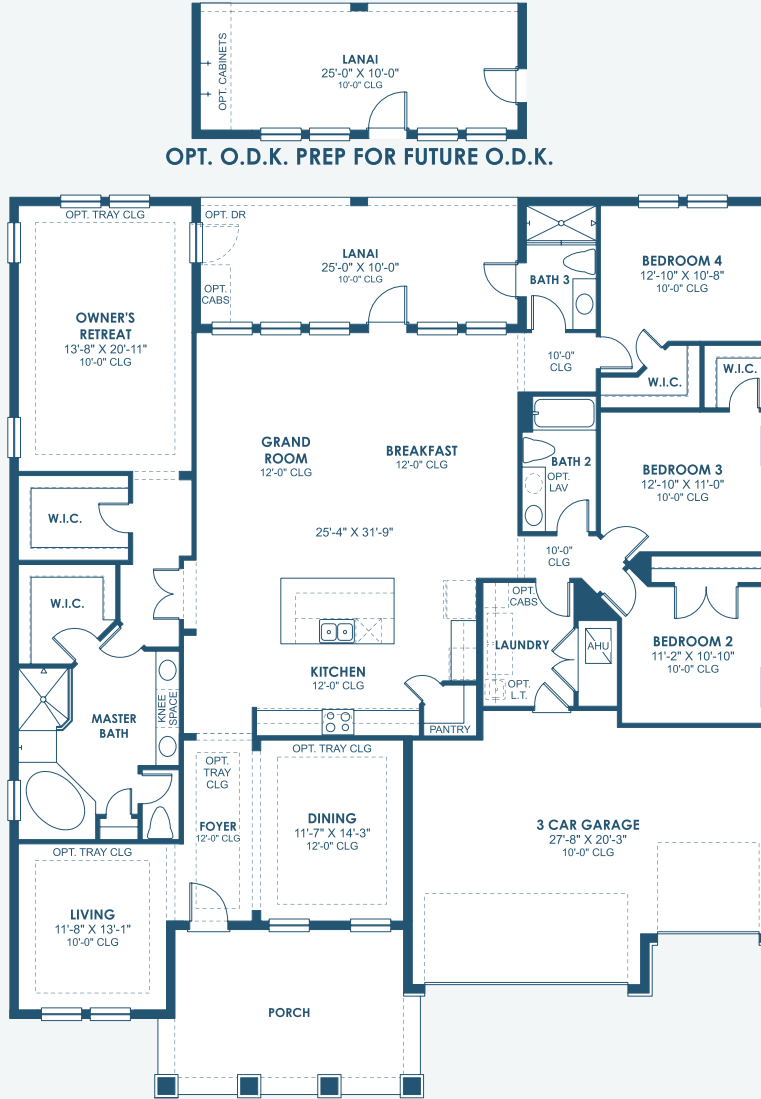

# Key Largo I

Artisan Series

2,839-3,179 Sq.Ft. | 3-4 Bedrooms  
3 Baths | 3-Car Garage

Mediterranean C | FMD4

Mediterranean E | FMD5

Craftsman B | CRT1

European A | EUC3

Tuscan A | TUS3

# Key Largo I

## Artisan Series

2,839-3,179 Sq.Ft. | 3-4 Bedrooms  
3 Baths | 3-Car Garage

OPT. OWNER'S W.I.C.

OPT. ZEN RELAXATION MASTER BATHROOM

OPT. DEN

OPT. DEN 2

OPT. O.D.K. PREP FOR FUTURE O.D.K.

MAIN FLOOR

OPT. BONUS ROOM

OPT. BEDROOM 2 SUITE