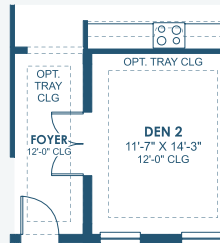

## Artisan Series

2,839-3,179 Sq.Ft. | 3-4 Bedrooms  
3 Baths | 3-Car Garage

OPT. OWNER'S W.I.C.

OPT. ZEN RELAXATION MASTER BATHROOM

OPT. DEN

OPT. DEN 2

OPT. O.D.K. PREP FOR FUTURE O.D.K.

MAIN FLOOR

OPT. BONUS ROOM

OPT. BEDROOM 2 SUITE