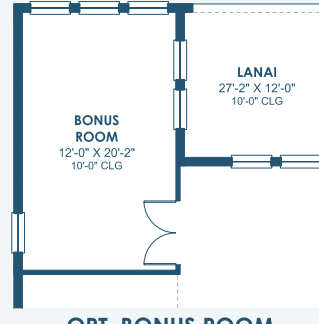

Key West I

Artisan Series

3,129-3,498 Sq.Ft. | 3-4 Bedrooms
2-4 Baths | 3-Car Garage

Mediterranean A | FMD2

Craftsman A | CRT4

European A | EUC1

Tuscan A | TUS4

Key West I

Artisan Series

3,129-3,498 Sq.Ft. | 3-4 Bedrooms
2-4 Baths | 3-Car Garage

OPT. DEN 2

OPT. BEDROOM 4

OPT. BONUS ROOM

OPT. 2ND MASTER SUITE

OPT. DEN 3

MAIN FLOOR

OPT. POOL BATH

OPT. STARGAZE
RELAXATION M. BATH

OPT. M. BATH W/
DELUXE SHOWER

OPT. BEDROOM 2 SUITE