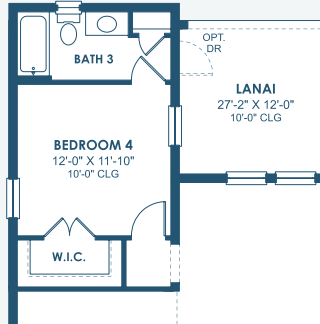

Key West I

Artisan Series

3,129-3,498 Sq.Ft. | 3-4 Bedrooms
2-4 Baths | 3-Car Garage

Mediterranean A | FMD2

Craftsman A | CRT4

European A | EUC1

Tuscan A | TUS4

Key West I

Artisan Series

3,129-3,498 Sq.Ft. | 3-4 Bedrooms
2-4 Baths | 3-Car Garage

OPT. DEN 2

OPT. BEDROOM 4

OPT. BONUS ROOM

OPT. 2ND MASTER SUITE

OPT. DEN 3

MAIN FLOOR

OPT. POOL BATH

OPT. STARGAZE
RELAXATION M. BATH

OPT. M. BATH W/
DELUXE SHOWER

OPT. BEDROOM 2 SUITE