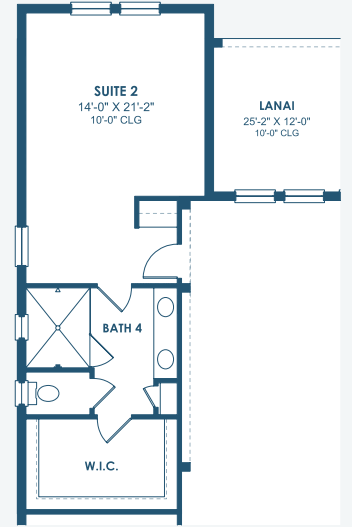

Key West I

Artisan Series

3,129-3,498 Sq.Ft. | 3-4 Bedrooms
2-4 Baths | 3-Car Garage

Mediterranean A | FMD2

Craftsman A | CRT4

European A | EUC1

Tuscan A | TUS4

Key West I

Artisan Series

3,129-3,498 Sq.Ft. | 3-4 Bedrooms
2-4 Baths | 3-Car Garage

OPT. DEN 2

OPT. BEDROOM 4

OPT. BONUS ROOM

OPT. 2ND MASTER SUITE

OPT. DEN 3

MAIN FLOOR

OPT. POOL BATH

OPT. STARGAZE
RELAXATION M. BATH

OPT. M. BATH W/
DELUXE SHOWER

OPT. BEDROOM 2 SUITE