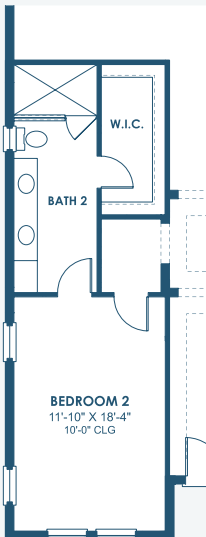

Key West I

Artisan Series

3,129-3,498 Sq.Ft. | 3-4 Bedrooms
2-4 Baths | 3-Car Garage

Mediterranean A | FMD2

Craftsman A | CRT4

European A | EUC1

Tuscan A | TUS4

Key West I

Artisan Series

3,129-3,498 Sq.Ft. | 3-4 Bedrooms
2-4 Baths | 3-Car Garage

OPT. DEN 2

OPT. BEDROOM 4

OPT. BONUS ROOM

OPT. 2ND MASTER SUITE

OPT. DEN 3

MAIN FLOOR

OPT. POOL BATH

OPT. STARGAZE
RELAXATION M. BATH

OPT. M. BATH W/
DELUXE SHOWER

OPT. BEDROOM 2 SUITE