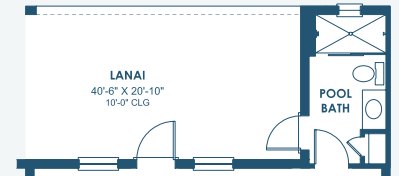

Artisan Series

3,129-3,498 Sq.Ft. | 3-4 Bedrooms
2-4 Baths | 3-Car Garage

OPT. DEN 2

OPT. BEDROOM 4

OPT. BONUS ROOM

OPT. 2ND MASTER SUITE

OPT. DEN 3

MAIN FLOOR

OPT. POOL BATH

OPT. STARGAZE
RELAXATION M. BATH

OPT. M. BATH W/
DELUXE SHOWER

OPT. BEDROOM 2 SUITE