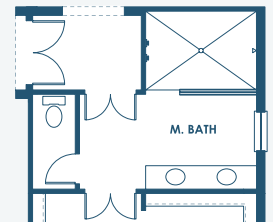

Key West I

Artisan Series

3,129-3,498 Sq.Ft. | 3-4 Bedrooms
2-4 Baths | 3-Car Garage

Mediterranean A | FMD2

Craftsman A | CRT4

European A | EUC1

Tuscan A | TUS4

Key West I

Artisan Series

3,129-3,498 Sq.Ft. | 3-4 Bedrooms
2-4 Baths | 3-Car Garage

OPT. DEN 2

OPT. BEDROOM 4

OPT. BONUS ROOM

OPT. 2ND MASTER SUITE

OPT. DEN 3

MAIN FLOOR

OPT. POOL BATH

OPT. STARGAZE
RELAXATION M. BATH

OPT. M. BATH W/
DELUXE SHOWER

OPT. BEDROOM 2 SUITE