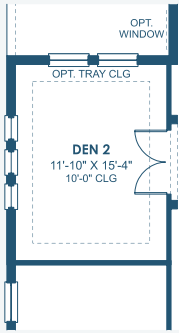

Key West I

Artisan Series

3,129-3,498 Sq.Ft. | 3-4 Bedrooms
2-4 Baths | 3-Car Garage

Mediterranean A | FMD2

Craftsman A | CRT4

European A | EUC1

Tuscan A | TUS4

Key West I

Artisan Series

3,129-3,498 Sq.Ft. | 3-4 Bedrooms
2-4 Baths | 3-Car Garage

OPT. DEN 2

OPT. BEDROOM 4

OPT. BONUS ROOM

OPT. 2ND MASTER SUITE

OPT. DEN 3

MAIN FLOOR