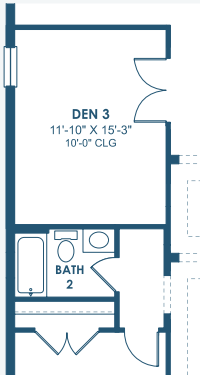

Key West I

Artisan Series

3,129-3,498 Sq.Ft. | 3-4 Bedrooms
2-4 Baths | 3-Car Garage

Mediterranean A | FMD2

Craftsman A | CRT4

European A | EUC1

Tuscan A | TUS4

Key West I

Artisan Series

3,129-3,498 Sq.Ft. | 3-4 Bedrooms
2-4 Baths | 3-Car Garage

OPT. DEN 2

OPT. BEDROOM 4

OPT. BONUS ROOM

OPT. 2ND MASTER SUITE

OPT. DEN 3

MAIN FLOOR

OPT. POOL BATH

OPT. STARGAZE
RELAXATION M. BATH

OPT. M. BATH W/
DELUXE SHOWER

OPT. BEDROOM 2 SUITE