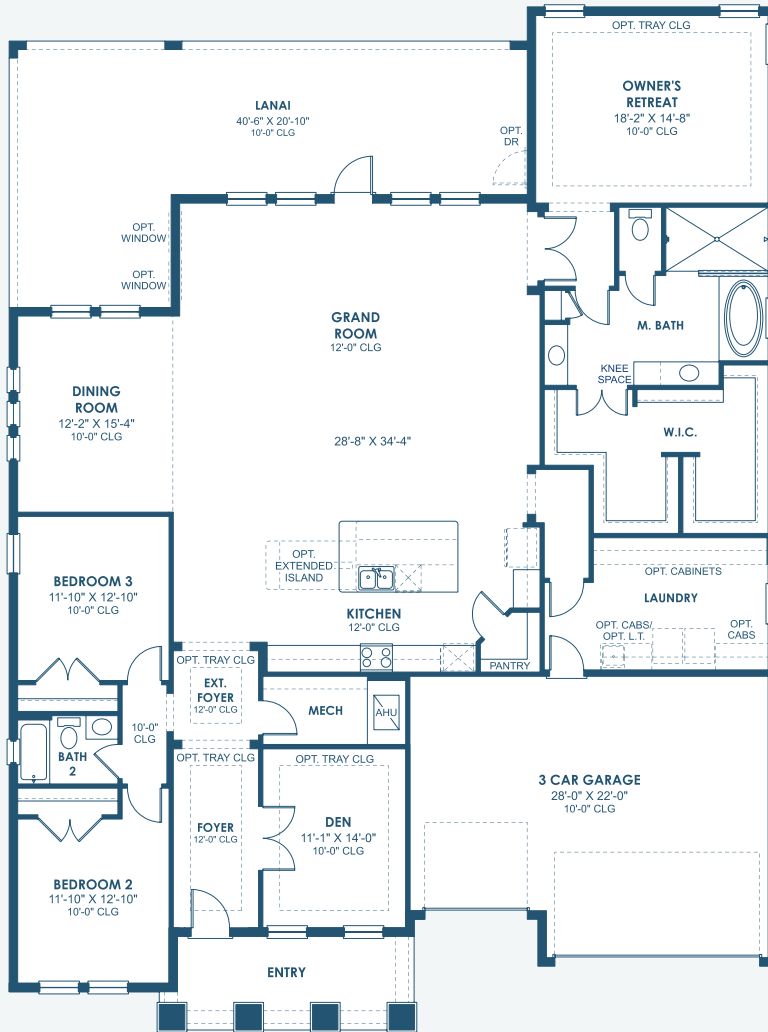

Key West I

Artisan Series

3,129-3,498 Sq.Ft. | 3-4 Bedrooms
2-4 Baths | 3-Car Garage

Mediterranean A | FMD2

Craftsman A | CRT4

European A | EUC1

Tuscan A | TUS4

Key West I

Artisan Series

3,129-3,498 Sq.Ft. | 3-4 Bedrooms
2-4 Baths | 3-Car Garage

OPT. DEN 2

OPT. BEDROOM 4

OPT. BONUS ROOM

OPT. 2ND MASTER SUITE

OPT. DEN 3

MAIN FLOOR

OPT. POOL BATH

OPT. STARGAZE
RELAXATION M. BATH

OPT. M. BATH W/
DELUXE SHOWER

OPT. BEDROOM 2 SUITE