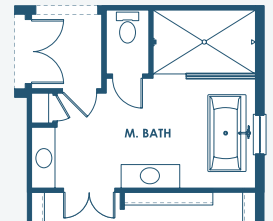

Key West I

Artisan Series

3,129-3,498 Sq.Ft. | 3-4 Bedrooms
2-4 Baths | 3-Car Garage

Mediterranean A | FMD2

Craftsman A | CRT4

European A | EUC1

Tuscan A | TUS4

Key West I

Artisan Series

3,129-3,498 Sq.Ft. | 3-4 Bedrooms
2-4 Baths | 3-Car Garage

OPT. DEN 2

OPT. BEDROOM 4

OPT. BONUS ROOM

OPT. 2ND MASTER SUITE

OPT. DEN 3

MAIN FLOOR

OPT. POOL BATH

OPT. STARGAZE
RELAXATION M. BATH

OPT. M. BATH W/
DELUXE SHOWER

OPT. BEDROOM 2 SUITE