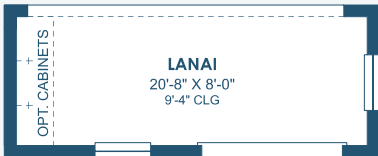

Kingfisher

Innovation Series

2,731 Sq.Ft. | 4 Bedrooms
2.5 Baths | 2-Car Garage

Coastal D | COA4

Coastal E | COA6

Coastal F | COA10

MAIN FLOOR

SECOND FLOOR