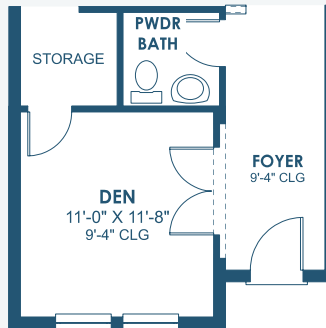

Kingfisher

Innovation Series

2,731 Sq.Ft. | 4 Bedrooms
2.5 Baths | 2-Car Garage

Coastal D | COA4

Coastal E | COA6

Coastal F | COA10

MAIN FLOOR

SECOND FLOOR

OPT. O.D.K. PREP FOR FUTURE O.D.K.

OPT. DEN

ALT. MASTER BATH