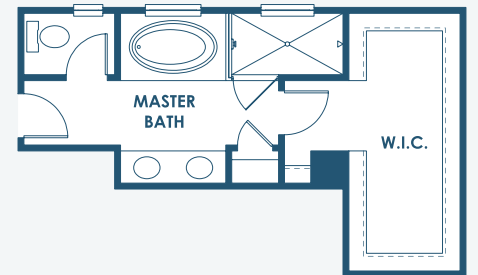

Kingfisher

Innovation Series

2,731 Sq.Ft. | 4 Bedrooms
2.5 Baths | 2-Car Garage

Coastal D | COA4

Coastal E | COA6

Coastal F | COA10

MAIN FLOOR

SECOND FLOOR

OPT. O.D.K. PREP FOR FUTURE O.D.K.

OPT. DEN

ALT. MASTER BATH