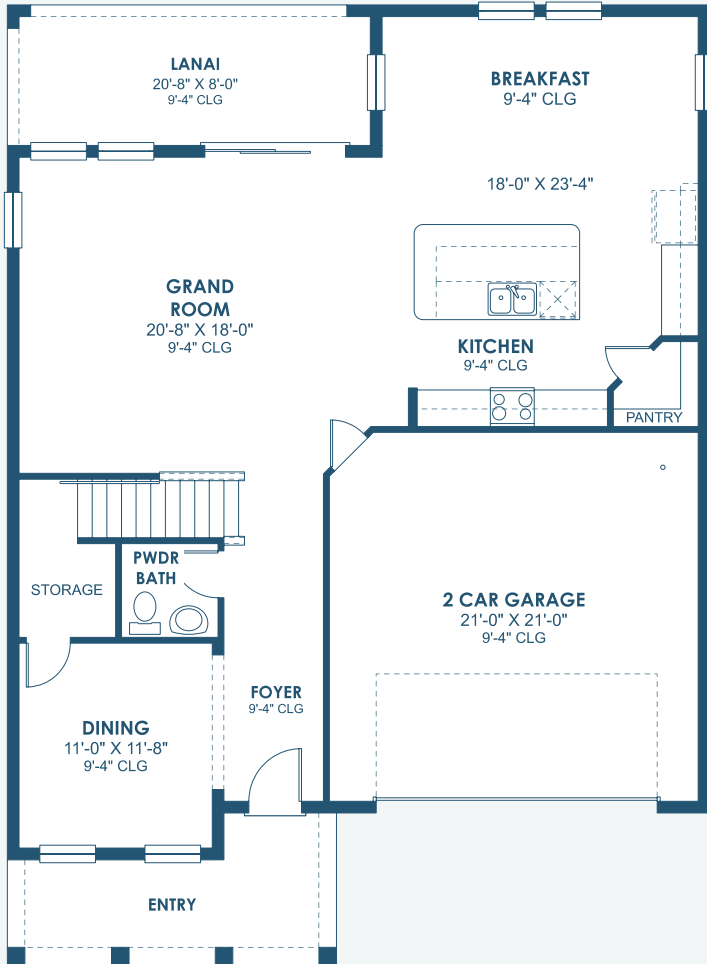

Kingfisher

Innovation Series

2,731 Sq.Ft. | 4 Bedrooms
2.5 Baths | 2-Car Garage

Coastal D | COA4

Coastal E | COA6

Coastal F | COA10

MAIN FLOOR

SECOND FLOOR

OPT. O.D.K. PREP FOR FUTURE O.D.K.

OPT. DEN

ALT. MASTER BATH