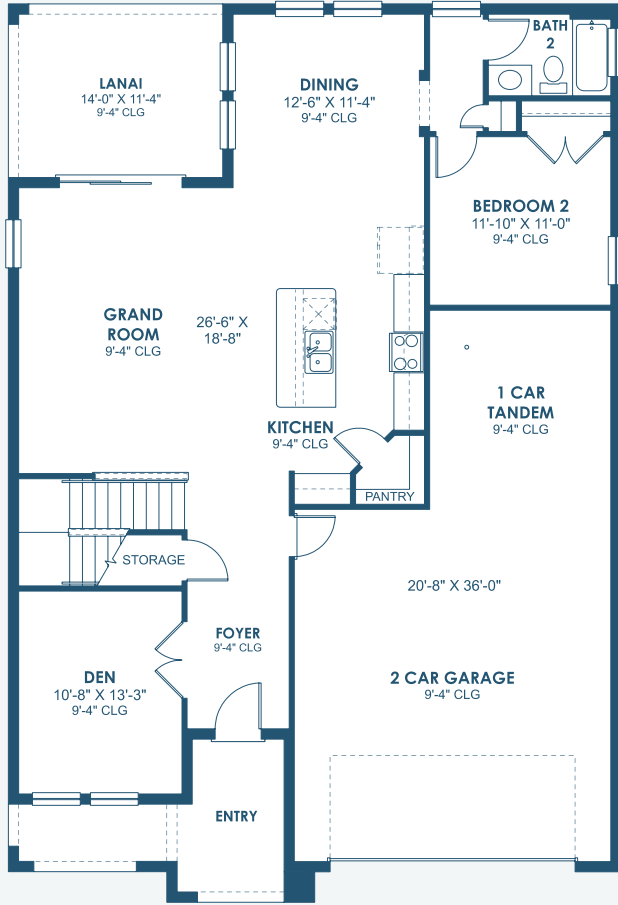

# Avocet II

Innovation Series

3,336 Sq.Ft. | 5-6 Bedrooms  
3-5 Baths | 2-3-Car Garage

Mediterranean A | FMD5

Mediterranean B | FMD3

European A | EUC6

Tuscan A | TUS3

## Innovation Series

3,336 Sq.Ft. | 5-6 Bedrooms  
3-5 Baths | 2-3-Car Garage

**MAIN FLOOR**

**SECOND FLOOR**

**OPT. GUEST SUITE**

**OPT. MASTER BATH**

**OPT. BEDROOM 6/BATH 4**