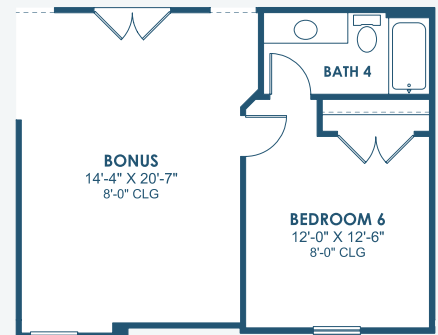

# Avocet II

Innovation Series

3,336 Sq.Ft. | 5-6 Bedrooms  
3-5 Baths | 2-3-Car Garage

Mediterranean A | FMD5

Mediterranean B | FMD3

European A | EUC6

Tuscan A | TUS3

## Innovation Series

3,336 Sq.Ft. | 5-6 Bedrooms  
3-5 Baths | 2-3-Car Garage

**MAIN FLOOR**

**SECOND FLOOR**

**OPT. GUEST SUITE**

**OPT. MASTER BATH**

**OPT. BEDROOM 6/BATH 4**