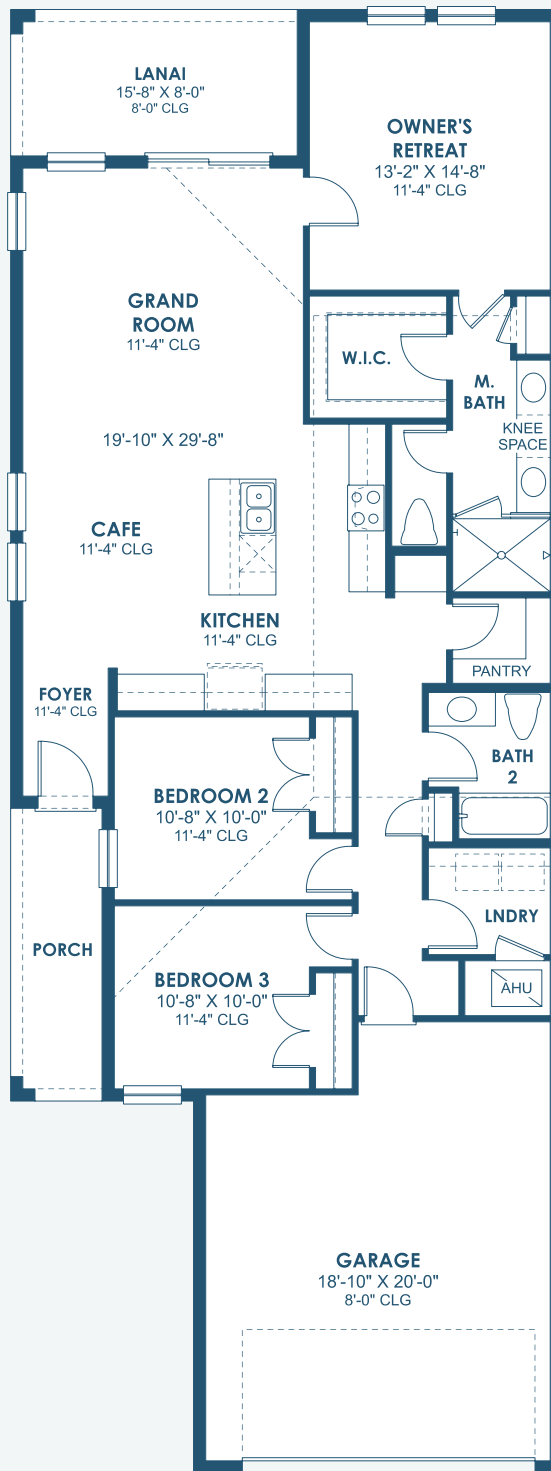

Bridgeport

Villa Series

1,534 Sq.Ft. | 3 Bedrooms
2 Baths | 2-Car Garage

Mediterranean A | FMV1

Mediterranean B | FMV6

Coastal | COA2

MAIN FLOOR