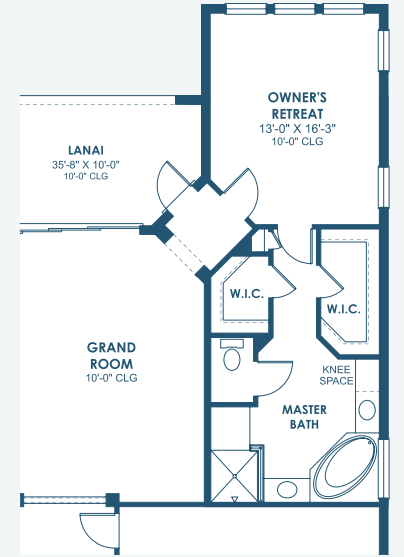

# Madeira III

Artisan Series

4,218-4,318 Sq.Ft. | 5 Bedrooms  
4.5 Baths | 3-Car Garage

Mediterranean A | FMD3

European A | EUC4

Tuscan A | TUS3

## Artisan Series

4,218-4,318 Sq.Ft. | 5 Bedrooms  
4.5 Baths | 3-Car Garage

OPT. DEN 2

OPT. MASTER BATH  
DELUXE SHOWER

OPT. MASTER BATH  
FREESTANDING TUB

OPT. MAIN FLOOR OWNER'S RETREAT

MAIN FLOOR

SECOND FLOOR