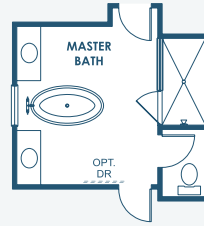

## Artisan Series

4,218-4,318 Sq.Ft. | 5 Bedrooms  
4.5 Baths | 3-Car Garage

OPT. DEN 2

OPT. MASTER BATH  
DELUXE SHOWER

OPT. MASTER BATH  
FREESTANDING TUB

OPT. MAIN FLOOR OWNER'S RETREAT

MAIN FLOOR

SECOND FLOOR