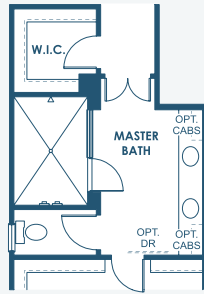

## Artisan Series

4,218-4,318 Sq.Ft. | 5 Bedrooms  
4.5 Baths | 3-Car Garage

OPT. DEN 2

OPT. MASTER BATH  
DELUXE SHOWER

OPT. MASTER BATH  
FREESTANDING TUB

OPT. MAIN FLOOR OWNER'S RETREAT

MAIN FLOOR

SECOND FLOOR