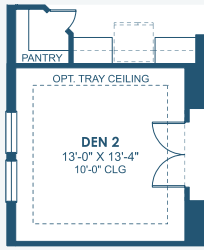

# Madeira III

Artisan Series

4,218-4,318 Sq.Ft. | 5 Bedrooms  
4.5 Baths | 3-Car Garage

Mediterranean A | FMD3

European A | EUC4

Tuscan A | TUS3

## Artisan Series

4,218-4,318 Sq.Ft. | 5 Bedrooms  
4.5 Baths | 3-Car Garage

OPT. DEN 2

OPT. MASTER BATH  
DELUXE SHOWER

OPT. MASTER BATH  
FREESTANDING TUB

OPT. MAIN FLOOR OWNER'S RETREAT

MAIN FLOOR

SECOND FLOOR