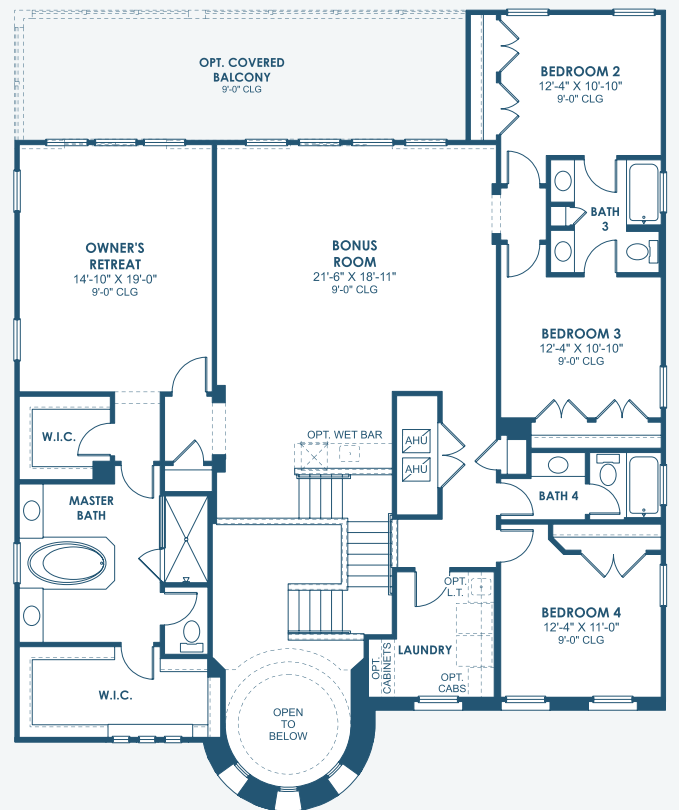

# Madeira III

Artisan Series

4,218-4,318 Sq.Ft. | 5 Bedrooms  
4.5 Baths | 3-Car Garage

Mediterranean A | FMD3

European A | EUC4

Tuscan A | TUS3

## Artisan Series

4,218-4,318 Sq.Ft. | 5 Bedrooms  
4.5 Baths | 3-Car Garage

OPT. DEN 2

OPT. MASTER BATH  
DELUXE SHOWER

OPT. MASTER BATH  
FREESTANDING TUB

OPT. MAIN FLOOR OWNER'S RETREAT

MAIN FLOOR

SECOND FLOOR