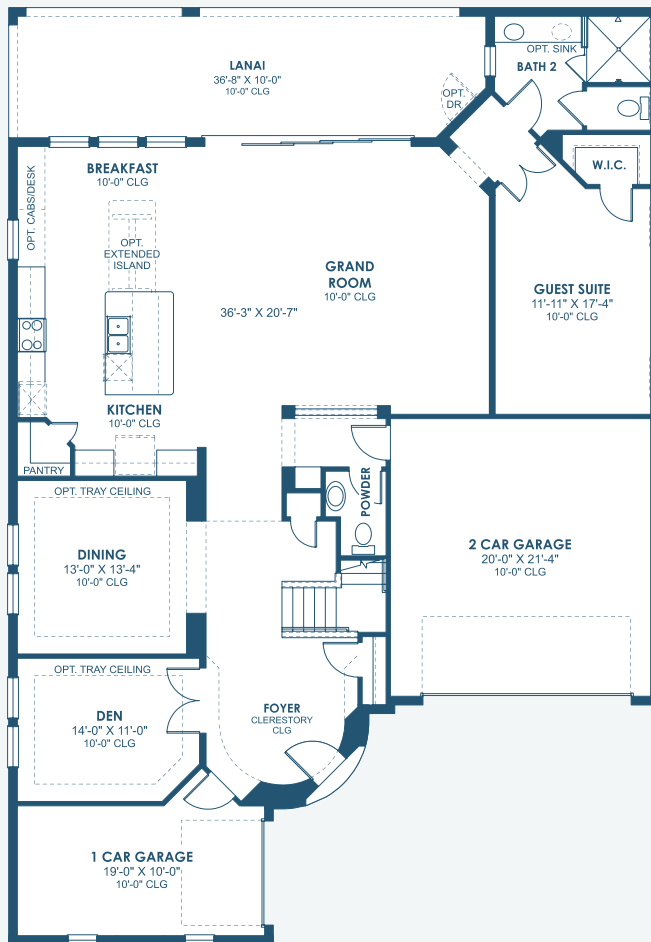

## Artisan Series

4,218-4,318 Sq.Ft. | 5 Bedrooms  
4.5 Baths | 3-Car Garage

OPT. DEN 2

OPT. MASTER BATH  
DELUXE SHOWER

OPT. MASTER BATH  
FREESTANDING TUB

OPT. MAIN FLOOR OWNER'S RETREAT

MAIN FLOOR

SECOND FLOOR