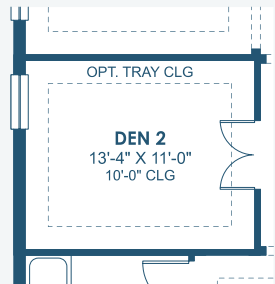

# Islamorada I

Artisan Series

2,535 Sq.Ft. | 3-4 Bedrooms  
3 Baths | 3-Car Garage

Coastal A | COA8

Coastal B | COA6

Coastal C | COA13

# Islamorada I

Artisan Series

2,535 Sq.Ft. | 3-4 Bedrooms  
3 Baths | 3-Car Garage

OPT. DEN

OPT. DEN 2

OPT. SHOWER AT BATH 2

OPT. SHOWER AT BATH 3