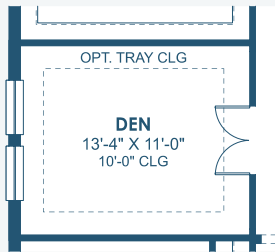

# Islamorada I

Artisan Series

2,535 Sq.Ft. | 3-4 Bedrooms  
3 Baths | 3-Car Garage

Coastal A | COA8

Coastal B | COA6

Coastal C | COA13

# Islamorada I

Artisan Series

2,535 Sq.Ft. | 3-4 Bedrooms  
3 Baths | 3-Car Garage

OPT. DEN

OPT. DEN 2

OPT. SHOWER AT BATH 2

OPT. SHOWER AT BATH 3