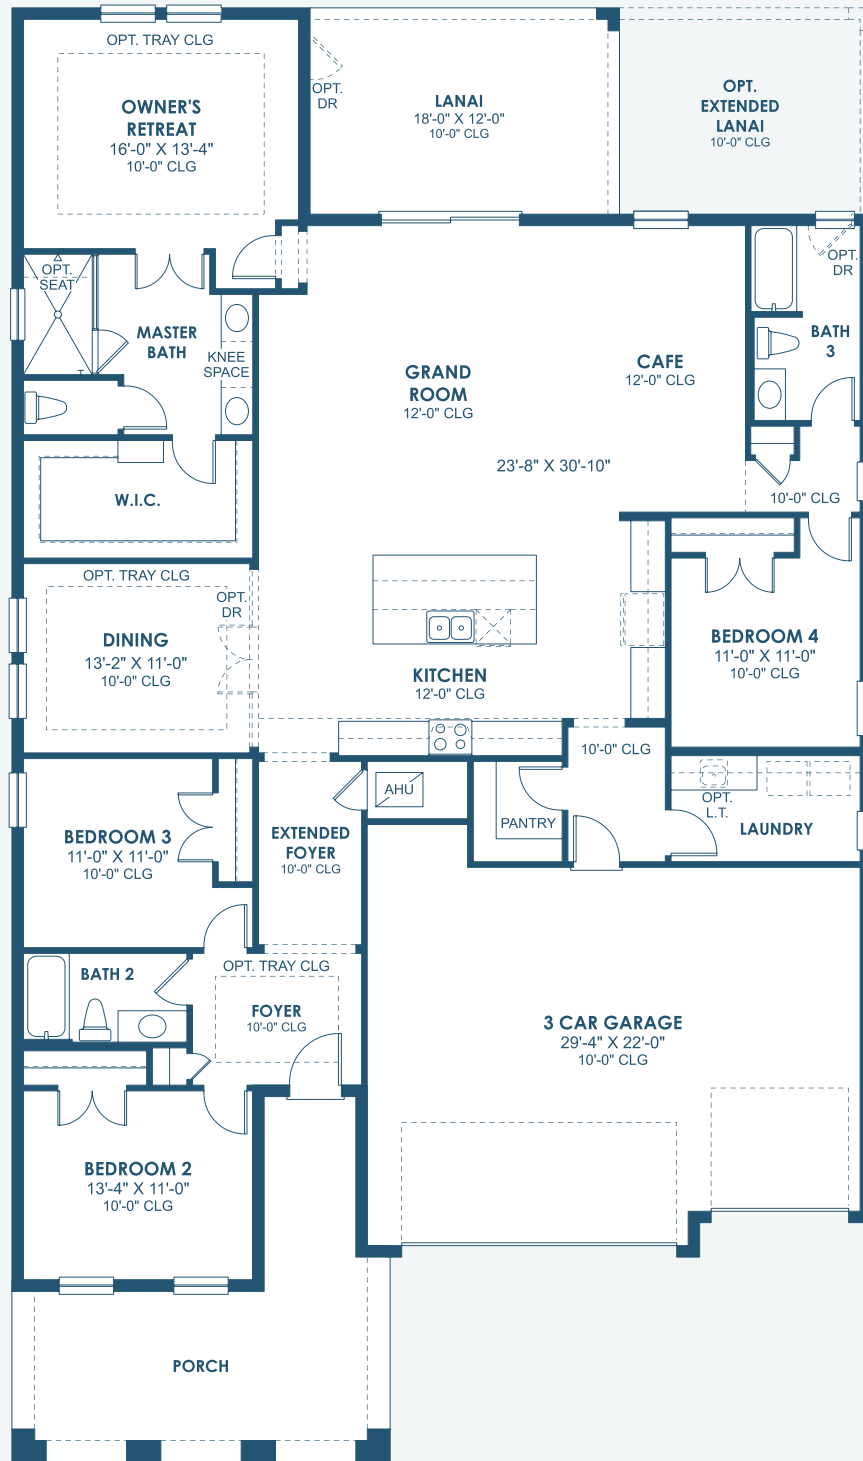

# Islamorada I

Artisan Series

2,535 Sq.Ft. | 3-4 Bedrooms  
3 Baths | 3-Car Garage

Coastal A | COA8

Coastal B | COA6

Coastal C | COA13

# Islamorada I

Artisan Series

2,535 Sq.Ft. | 3-4 Bedrooms  
3 Baths | 3-Car Garage

OPT. DEN

OPT. DEN 2

OPT. SHOWER AT BATH 2

OPT. SHOWER AT BATH 3