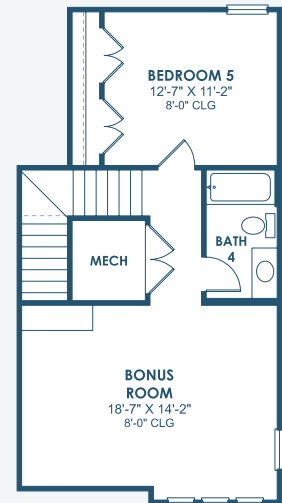

Bayshore II

Inspiration Series

3,163-3,342 Sq.Ft. | 4-6 Bedrooms
4-5 Baths | 3-Car Garage

Classical A | CLS2

Craftsman A | CRT1

Mediterranean A | FMD1

Regional Modernist | REM5

Bayshore II

Inspiration Series

3,163-3,342 Sq.Ft. | 4-6 Bedrooms
4-5 Baths | 3-Car Garage

OPT. BONUS ROOM

OPT. POOL BATH

OPT. MASTER BATH

OPT. TRAY CEILING AT GRAND ROOM

OPT. SUNROOM

MAIN FLOOR

SECOND FLOOR

OPT. DEN 2

OPT. DEN

OPT. DINING ROOM

OPT. EXTENDED LAUNDRY