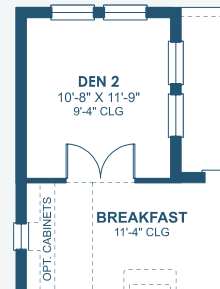

Bayshore II

Inspiration Series

3,163-3,342 Sq.Ft. | 4-6 Bedrooms
4-5 Baths | 3-Car Garage

Classical A | CLS2

Craftsman A | CRT1

Mediterranean A | FMD1

Regional Modernist | REM5

Bayshore II

Inspiration Series

3,163-3,342 Sq.Ft. | 4-6 Bedrooms
4-5 Baths | 3-Car Garage

OPT. BONUS ROOM

OPT. POOL BATH

OPT. MASTER BATH

OPT. TRAY CEILING AT GRAND ROOM

OPT. SUNROOM

MAIN FLOOR

SECOND FLOOR

OPT. DEN 2

OPT. DEN

OPT. DINING ROOM

OPT. EXTENDED LAUNDRY