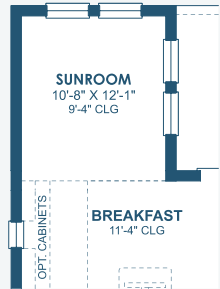

Bayshore II

Inspiration Series

3,163-3,342 Sq.Ft. | 4-6 Bedrooms
4-5 Baths | 3-Car Garage

Classical A | CLS2

Craftsman A | CRT1

Mediterranean A | FMD1

Regional Modernist | REM5

Bayshore II

Inspiration Series

3,163-3,342 Sq.Ft. | 4-6 Bedrooms
4-5 Baths | 3-Car Garage

OPT. BONUS ROOM

OPT. POOL BATH

OPT. MASTER BATH

OPT. TRAY CEILING AT GRAND ROOM

OPT. SUNROOM

MAIN FLOOR

SECOND FLOOR

OPT. DEN 2

OPT. DEN

OPT. DINING ROOM

OPT. EXTENDED LAUNDRY