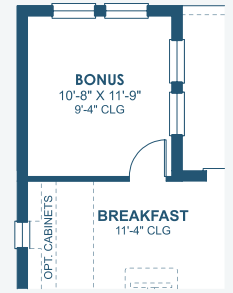

Bayshore II

Inspiration Series

3,163-3,342 Sq.Ft. | 4-6 Bedrooms
4-5 Baths | 3-Car Garage

Classical A | CLS2

Craftsman A | CRT1

Mediterranean A | FMD1

Regional Modernist | REM5

Bayshore II

Inspiration Series

3,163-3,342 Sq.Ft. | 4-6 Bedrooms
4-5 Baths | 3-Car Garage

OPT. BONUS ROOM

OPT. POOL BATH

OPT. MASTER BATH

OPT. TRAY CEILING AT GRAND ROOM

OPT. SUNROOM

MAIN FLOOR

SECOND FLOOR

OPT. DEN 2

OPT. DEN

OPT. DINING ROOM

OPT. EXTENDED LAUNDRY