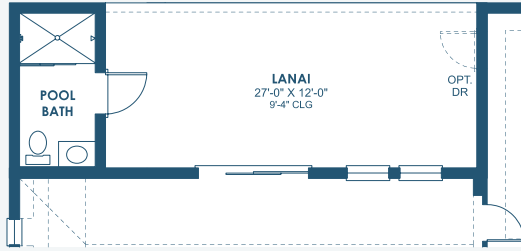

Bayshore II

Inspiration Series

3,163-3,342 Sq.Ft. | 4-6 Bedrooms
4-5 Baths | 3-Car Garage

Classical A | CLS2

Craftsman A | CRT1

Mediterranean A | FMD1

Regional Modernist | REM5

Bayshore II

Inspiration Series

3,163-3,342 Sq.Ft. | 4-6 Bedrooms
4-5 Baths | 3-Car Garage

OPT. BONUS ROOM

OPT. POOL BATH

OPT. MASTER BATH

OPT. TRAY CEILING AT GRAND ROOM

OPT. SUNROOM

MAIN FLOOR

SECOND FLOOR

OPT. DEN 2

OPT. DEN

OPT. DINING ROOM

OPT. EXTENDED LAUNDRY