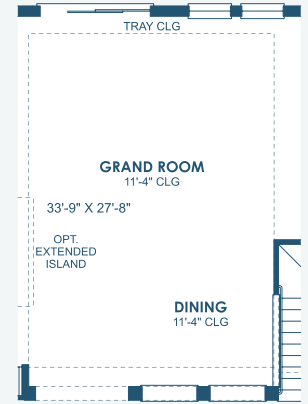

Bayshore II

Inspiration Series

3,163-3,342 Sq.Ft. | 4-6 Bedrooms
4-5 Baths | 3-Car Garage

Classical A | CLS2

Craftsman A | CRT1

Mediterranean A | FMD1

Regional Modernist | REM5

Bayshore II

Inspiration Series

3,163-3,342 Sq.Ft. | 4-6 Bedrooms
4-5 Baths | 3-Car Garage

OPT. BONUS ROOM

OPT. POOL BATH

OPT. MASTER BATH

OPT. TRAY CEILING AT GRAND ROOM

OPT. SUNROOM

MAIN FLOOR

SECOND FLOOR

OPT. DEN 2

OPT. DEN

OPT. DINING ROOM

OPT. EXTENDED LAUNDRY