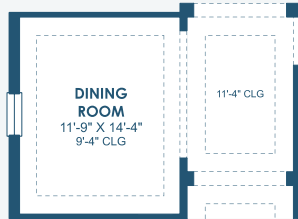

Bayshore II

Inspiration Series

3,163-3,342 Sq.Ft. | 4-6 Bedrooms
4-5 Baths | 3-Car Garage

Classical A | CLS2

Craftsman A | CRT1

Mediterranean A | FMD1

Regional Modernist | REM5

Bayshore II

Inspiration Series

3,163-3,342 Sq.Ft. | 4-6 Bedrooms
4-5 Baths | 3-Car Garage

OPT. BONUS ROOM

OPT. POOL BATH

OPT. MASTER BATH

OPT. TRAY CEILING AT GRAND ROOM

OPT. SUNROOM

MAIN FLOOR

SECOND FLOOR

OPT. DEN 2

OPT. DEN

OPT. DINING ROOM

OPT. EXTENDED LAUNDRY