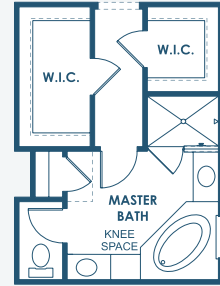

Bayshore II

Inspiration Series

3,163-3,342 Sq.Ft. | 4-6 Bedrooms
4-5 Baths | 3-Car Garage

Classical A | CLS2

Craftsman A | CRT1

Mediterranean A | FMD1

Regional Modernist | REM5

Bayshore II

Inspiration Series

3,163-3,342 Sq.Ft. | 4-6 Bedrooms
4-5 Baths | 3-Car Garage

OPT. BONUS ROOM

OPT. POOL BATH

OPT. MASTER BATH

OPT. TRAY CEILING AT GRAND ROOM

OPT. SUNROOM

MAIN FLOOR

SECOND FLOOR

OPT. DEN 2

OPT. DEN

OPT. DINING ROOM

OPT. EXTENDED LAUNDRY