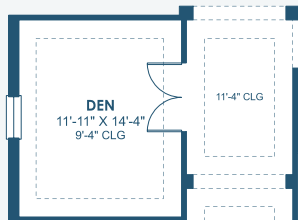

Bayshore II

Inspiration Series

3,163-3,342 Sq.Ft. | 4-6 Bedrooms
4-5 Baths | 3-Car Garage

Classical A | CLS2

Craftsman A | CRT1

Mediterranean A | FMD1

Regional Modernist | REM5

Bayshore II

Inspiration Series

3,163-3,342 Sq.Ft. | 4-6 Bedrooms
4-5 Baths | 3-Car Garage

OPT. BONUS ROOM

OPT. POOL BATH

OPT. MASTER BATH

OPT. TRAY CEILING AT GRAND ROOM

OPT. SUNROOM

MAIN FLOOR

SECOND FLOOR

OPT. DEN 2

OPT. DEN

OPT. DINING ROOM

OPT. EXTENDED LAUNDRY