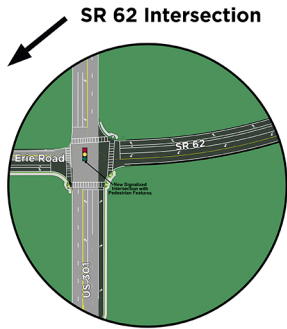

CROSSWIND RANCH

Site Map

Site Map Legend

- 50'-55' Wide Homesite
- 60'-65' Wide Homesite
- 70' Wide Homesite
- Model Home
- P Model Parking

CRC# 057247