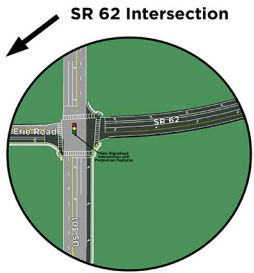

CROSSWIND RANCH

Site Map

Preliminary Site Plan

Site Map Legend

- 50'-55' Wide Homesite
- 60'-65' Wide Homesite
- 70' Wide Homesite
- Model Home
- P Model Parking

SR 62

CR# 057247