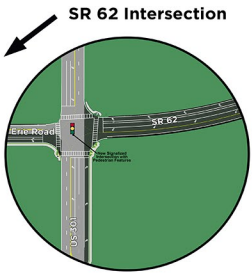

CROSSWIND RANCH

Site Map

Preliminary Site Plan

SR 62

Site Map Legend

- 50'-55' Wide Homesite
- 60'-65' Wide Homesite
- 70' Wide Homesite
- ★ Model Home
- P Model Parking

CRCH# 057247