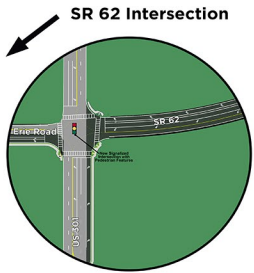

CROSSWIND RANCH

Site Map

Preliminary Site Plan

SR 62

Site Map Legend

- 50'-55' Wide Homesite
- 60'-65' Wide Homesite
- 70' Wide Homesite
- Model Home
- P Model Parking

CRCH# 057247