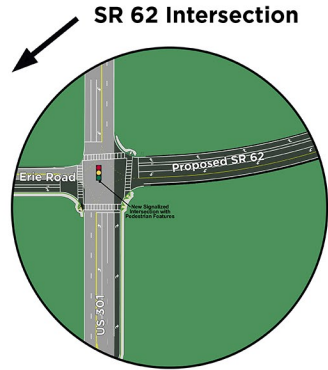

CROSSWIND RANCH

Site Map

Preliminary Site Plan

SR 62

Site Map Legend

- 50'-55' Wide Homesite
- 60'-65' Wide Homesite
- 70' Wide Homesite
- * Model Home
- P Model Parking

EQUAL HOUSING
OPPORTUNITY

CRC# 057247