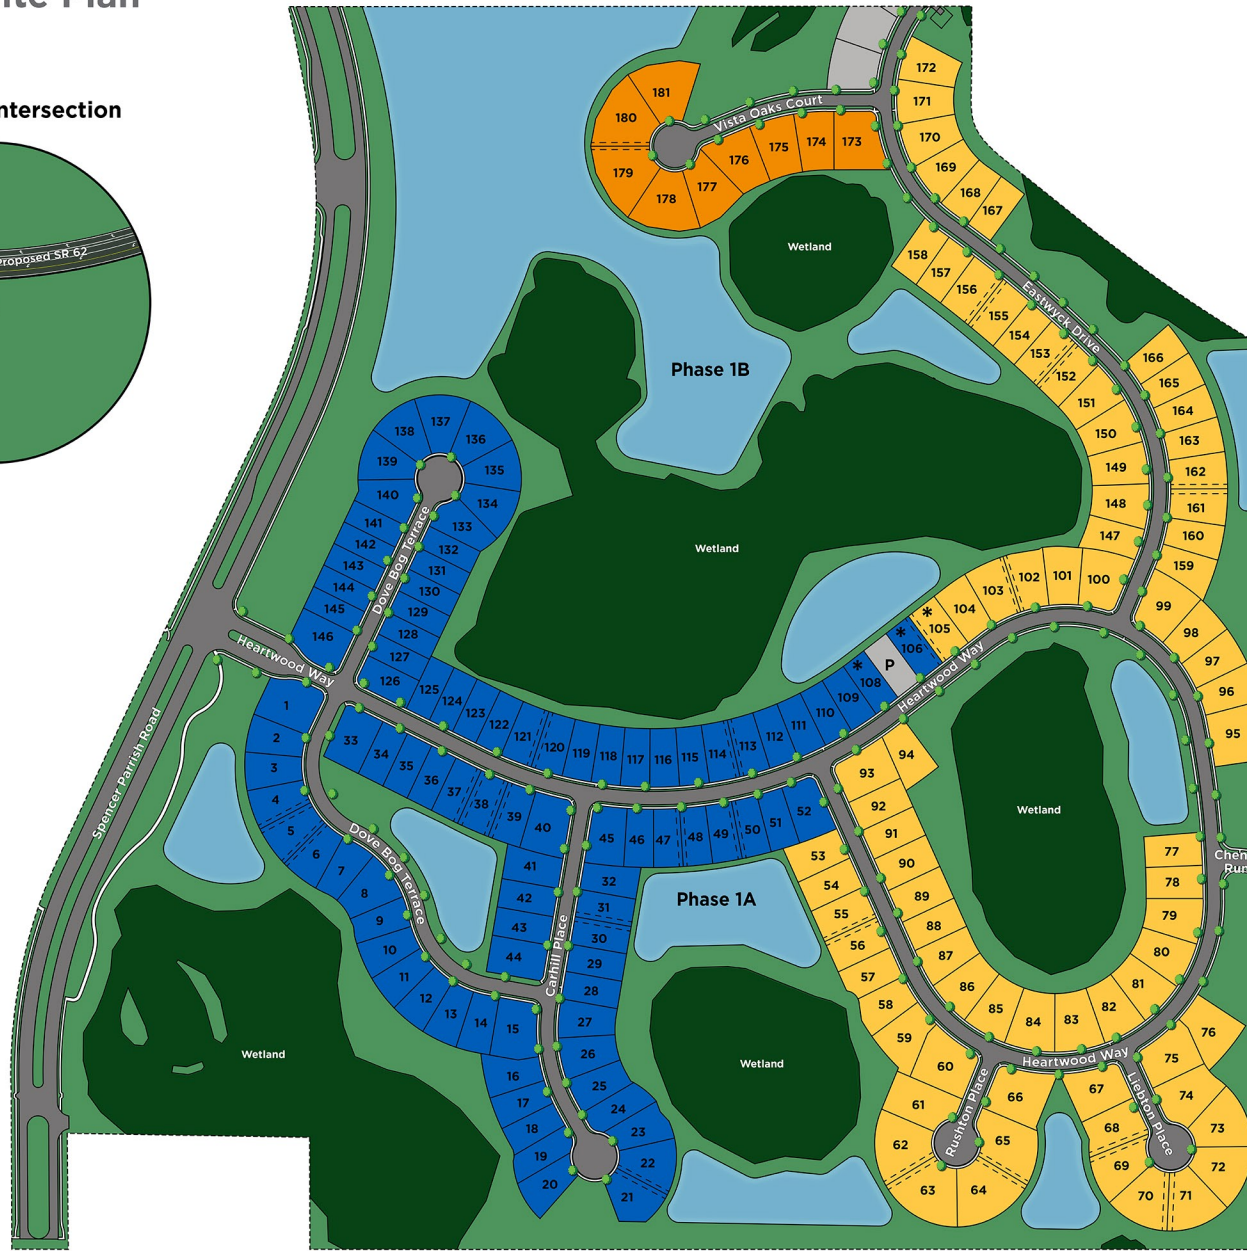

CROSSWIND RANCH

Site Map

Preliminary Site Plan

SR 62

Site Map Legend

- 50'-55' Wide Homesite
- 60'-65' Wide Homesite
- 70' Wide Homesite
- * Model Home
- P Model Parking

EQUAL HOUSING
OPPORTUNITY

CRC# 057247