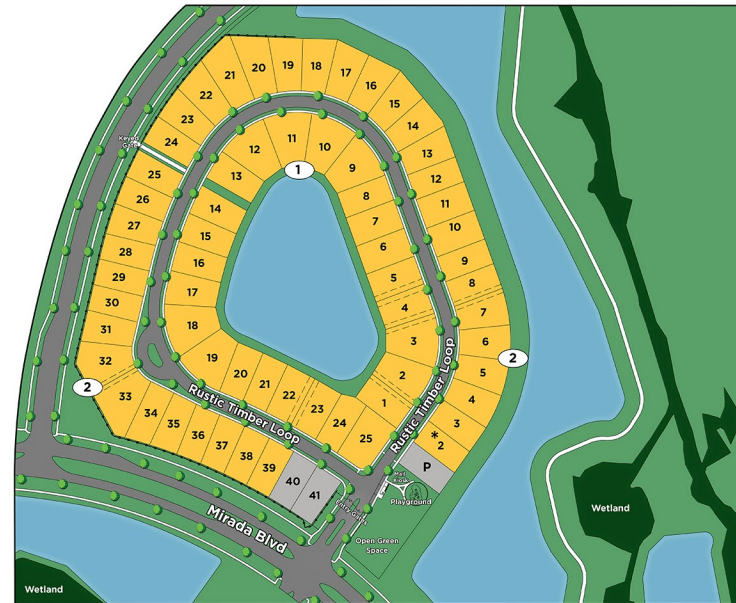

MIRADA

PHASE 2B