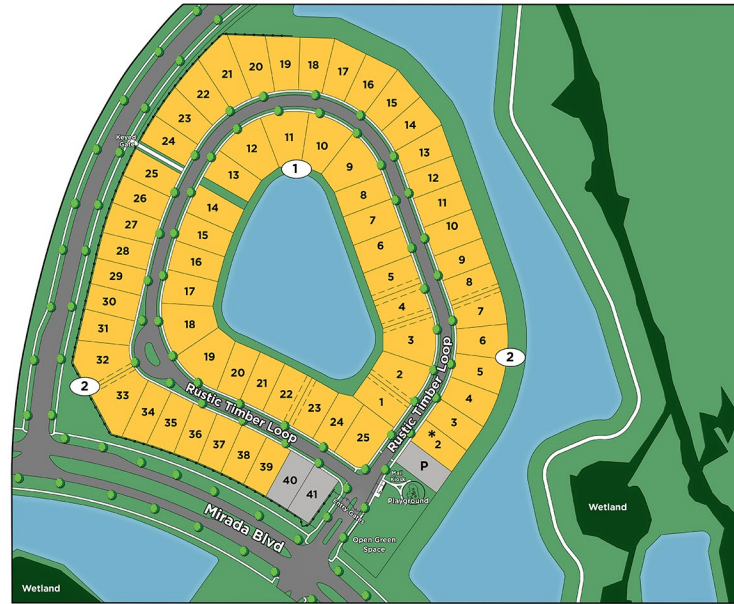

PHASE 2B

PHASE 15B

Site Map Legend

- 60' Wide Homesite
- Model Home
- P Model Parking